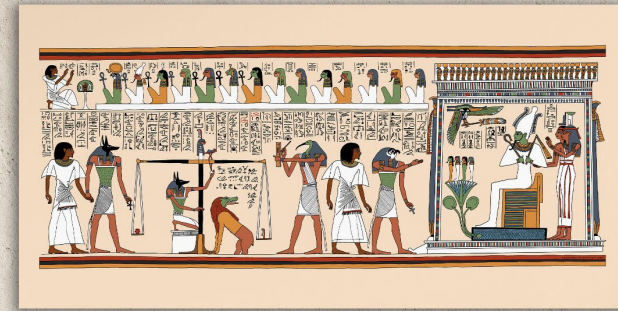

PANORAMIC 1:2 GICLÉE PRINTS

C07 12 x 6in (305 x 152mm)
C08 16 x 8in (406 x 203mm)
C09 24 x 12in (610 x 305mm)

24 x 12in - *The Weighing of Hunefer's Heart in the Presence of the Gods* (Art Ref: DP23)

16 x 8in - *The Burial Chamber of Tutankhamun* (Art Ref: DP72)

12 x 6in - *Anubis, Isis and Nephthys Inside the Embalming Tent* (Art Ref: DP80)

24 x 12in (610 x 305mm)