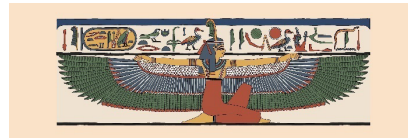

MAAT, THE WINGED GODDESS OF TRUTH

Art Ref : DP61

Print : C10-C12 (18 x 6 to 36 x 12in)

SESHAT, THOTH AND THE PERSEA TREE

Art Ref : DP24

Print: C01-C06 (A6 to A1)

Greeting Card: G02 (A5), G03 (5x7)

QUEEN NEFERTARI, ISIS AND THE SUN GOD KHEPRI