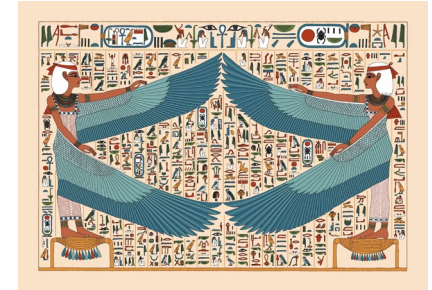

Art Ref: DP86A

Print: Co1-Co6 (A6 to A1)

Greeting Card: Go2 (A5) , Go3 (5x7)

THE CREATION OF THE WORLD - GEB, NUT AND SHU

Art Ref: DP91A

Print: Co1-Co6 (A6 to A1)

Greeting Card: Go2 (A5) , Go3 (5x7)

ISIS AND NEPHTHYS PROTECT TUTANKHAMUN