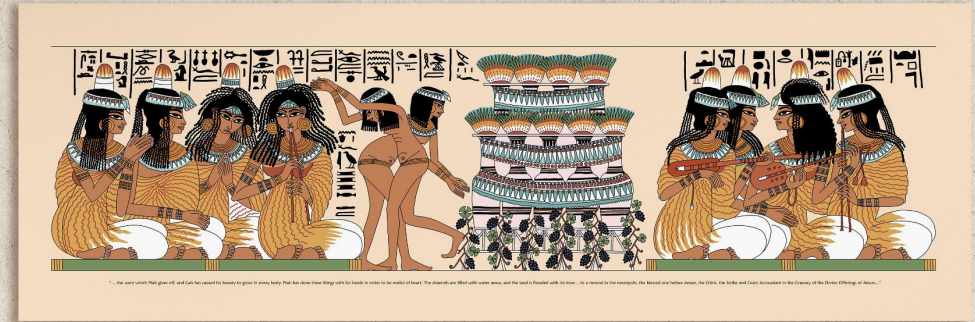

12 x 6in - *Anubis, Isis and Nephthys Inside the Embalming Tent* (Art Ref: DP80)

24 x 12in (610 x 305mm)

16 x 8in (406 x 203mm)

12 x 6in (305 x 152mm)

PANORAMIC 1:3 GICLÉE PRINTS

- C10 18 x 6in (457 x 152mm)
- C11 24 x 8in (610 x 203mm)
- C12 36 x 12in (914 x 305mm)